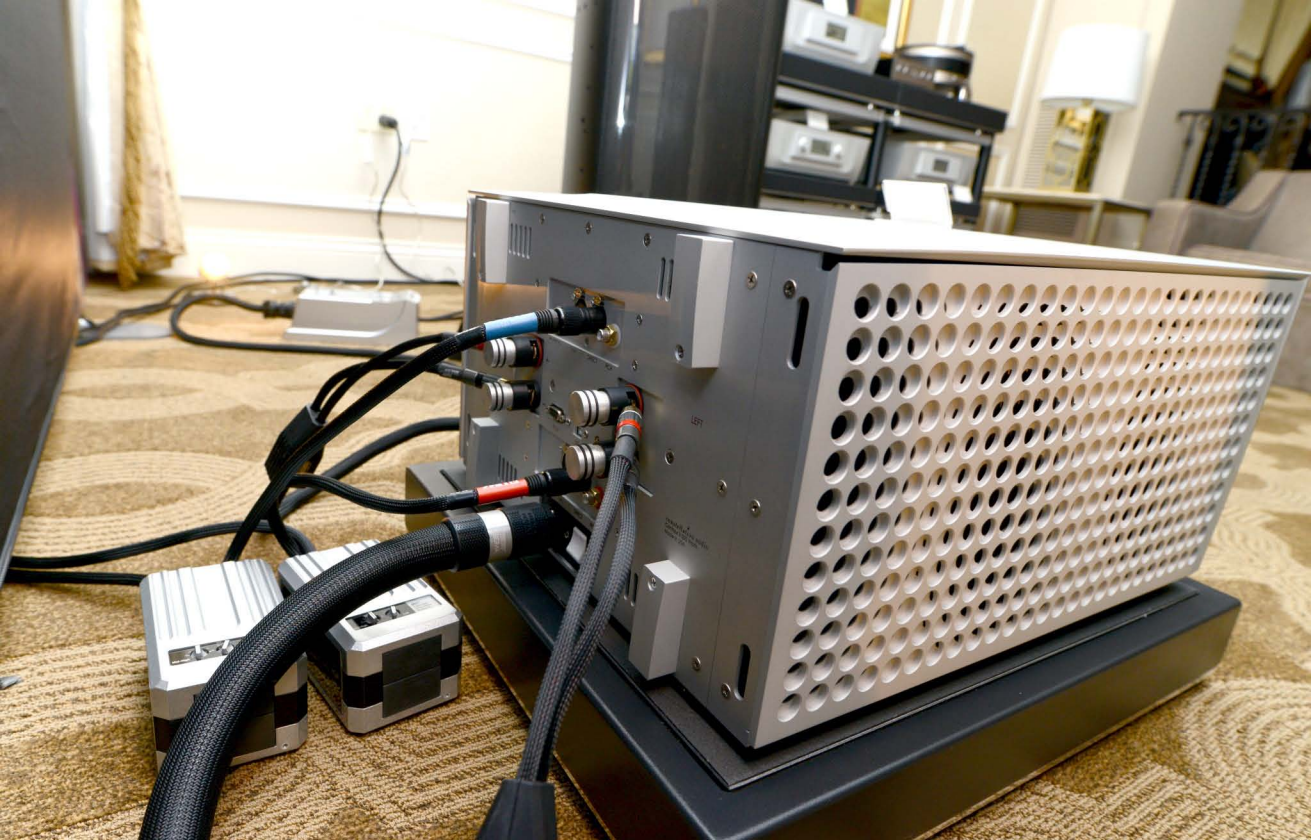

constellation

viper

EXPLORATION SERIES
Andromeda
Phono Preamp
constellation

ANDROMEDA - INPUT SETUP

| | | |
|------------|------|---------|
| MC Load | 47K | Apply |
| High Level | None | |
| Low Level | None | Default |

Constellation Audio
Pictor
constellation

DC Filter
constellation

BALANCE

Pictor
DAC

99.0

VOLUME

ation